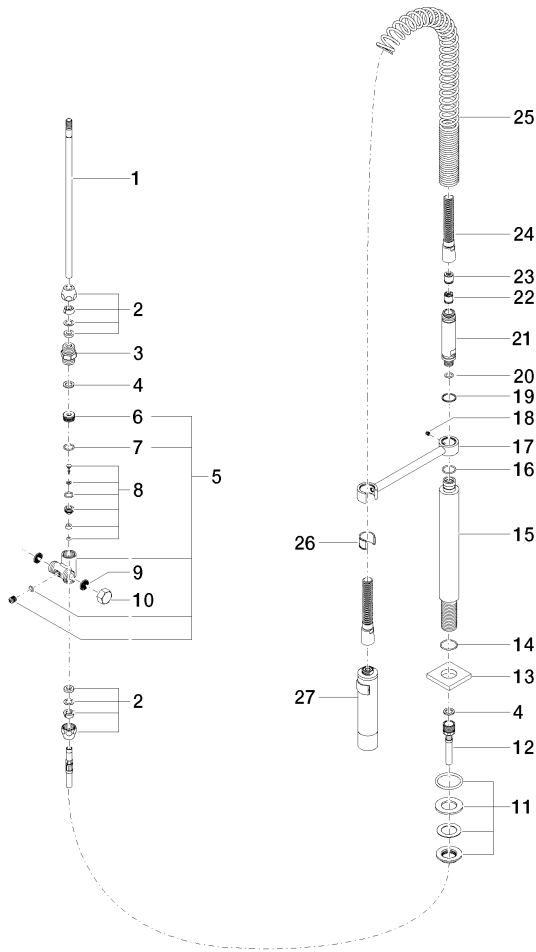

Profi spray set - Chrome

LOT

27 784 970

- spray flow
- automatic diverter for spout/Profi spray set
- height of mixer 665 mm
- individual rosette 55 x 55 mm
- profi spray hole diameter 30mm
- sprayface with anti-scaling system
- lead-free

Can only be combined with 32800680, 32843680.

Intrinsic protection against back flow.

	Chrome	27 784 970-00
	Brushed Platinum	27 784 970-06
	Platinum	27 784 970-08
	Dark Chrome	27 784 970-19
	Brushed Chrome	27 784 970-93
	Brushed Dark Platinum	27 784 970-99

27 784 970

mm [inches]
M 1:10

Flow rate chart

Certificates

Belgaqua_22_277_2
7_3.

27 784 970

Parts for other finishes can be found here: [Brushed](#) [Platinum](#)

27 784 970

Spare parts list

No.	Item Number	Name	Quantity used	Delivery time
1	04 24 02 046 01-07	pipe	1	10
2	90 23 30 040 00-00	threaded connector	2	10
3	90 24 03 168 00 90	nipple	1	2
4	90 14 20 002 00 90	seal	2	2
5	90 17 09 046 10 90	diverter	1	2
6	09 24 04 112 10 90	nipple	1	2
7	90 14 10 033 00 90	seal	1	2
8	90 21 10 031 10 90	diverter	1	2
9	09 23 01 039 90	sieve	2	2
10	04 21 02 006 00 92	cap	1	2
11	04 23 10 004 03 90	fixing set	1	2
12	09 30 04 067 90	hose	1	2
13	09 27 97 033-00	rosette	1	10
14	09 14 10 120 90	seal	1	2
15	09 11 10 066 10-00	connection	1	60
16	09 14 10 031 90	seal	1	2
17	04 17 20 014 00-00	holder	1	10
18	09 31 11 049 90	pin	1	2
19	09 14 15 012 90	ring	1	2
20	09 14 10 003 90	seal	1	2
21	09 30 01 067 10-00	adaptor	1	10
22	90 23 01 141 00 90	back-flow preventer	1	2
23	09 23 01 046 90	back-flow preventer	1	2
24	90 30 02 065 00-00	hose	1	10
25	09 16 02 034 90	spring	1	2
26	90 18 40 035 00 90	sleeve	1	2
27	04 12 11 094 10-00	shower	1	10