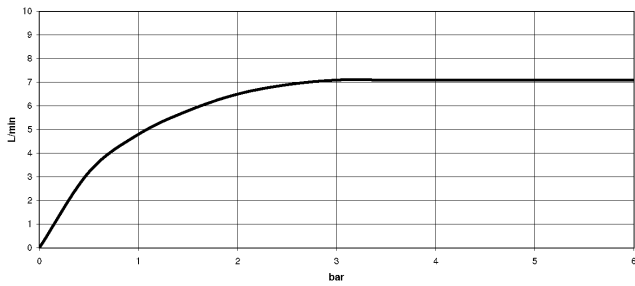

Can only be combined with 32800680, 32843680.

Intrinsic protection against back flow.

	Chrome	27 784 970-00
	Brushed Platinum	27 784 970-06
	Platinum	27 784 970-08
	Dark Chrome	27 784 970-19
	Brushed Chrome	27 784 970-93
	Brushed Dark Platinum	27 784 970-99

27 784 970

mm [inches]
M 1:10

Flow rate chart

Certificates

Belgaqua_22_277_2
7_3.

27 784 970

Parts for other finishes can be found here: [Brushed](#) [Platinum](#)

27 784 970