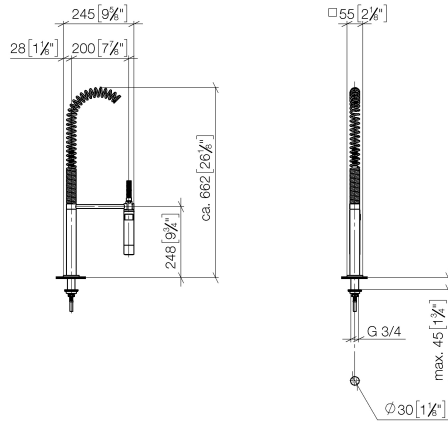

Profi spray set - Chrome

LOT

27 784 970

- spray flow
- automatic diverter for spout/Profi spray set
- height of mixer 665 mm
- individual rosette 55 x 55 mm
- profi spray hole diameter 30mm
- sprayface with anti-scaling system
- lead-free

Can only be combined with 32800680, 32843680.

Intrinsic protection against back flow.

	Chrome	27 784 970-00
	Brushed Platinum	27 784 970-06
	Platinum	27 784 970-08
	Dark Chrome	27 784 970-19
	Brushed Chrome	27 784 970-93
	Brushed Dark Platinum	27 784 970-99

27 784 970

mm [inches]
M 1:10

Flow rate chart

Certificates

Belgaqua_22_277_2
7_3.

27 784 970

Parts for other finishes can be found here: [Brushed](#) [Platinum](#)

27 784 970

Spare parts list

No.	Item Number	Name	Quantity used	Delivery time
1	04 24 02 046 01-07	pipe	1	10
2	90 23 30 040 00-00	threaded connector	2	10
3	90 24 03 168 00 90	nipple	1	2
4	90 14 20 002 00 90	seal	2	2
5	90 17 09 046 10 90	diverter	1	2
6	09 24 04 112 10 90	nipple	1	2
7	90 14 10 033 00 90	seal	1	2
8	90 21 10 031 10 90	diverter	1	2
9	09 23 01 039 90	sieve	2	2
10	04 21 02 006 00 92	cap	1	2
11	04 23 10 004 03 90	fixing set	1	2
12	09 30 04 067 90	hose	1	2
13	09 27 97 033-00	rosette	1	10
14	09 14 10 120 90	seal	1	2
15	09 11 10 066 10-00	connection	1	60
16	09 14 10 031 90	seal	1	2
17	04 17 20 014 00-00	holder	1	10
18	09 31 11 049 90	pin	1	2
19	09 14 15 012 90	ring	1	2
20	09 14 10 003 90	seal	1	2
21	09 30 01 067 10-00	adaptor	1	10
22	90 23 01 141 00 90	back-flow preventer	1	2
23	09 23 01 046 90	back-flow preventer	1	2
24	90 30 02 065 00-00	hose	1	10
25	09 16 02 034 90	spring	1	2
26	90 18 40 035 00 90	sleeve	1	2
27	04 12 11 094 10-00	shower	1	10